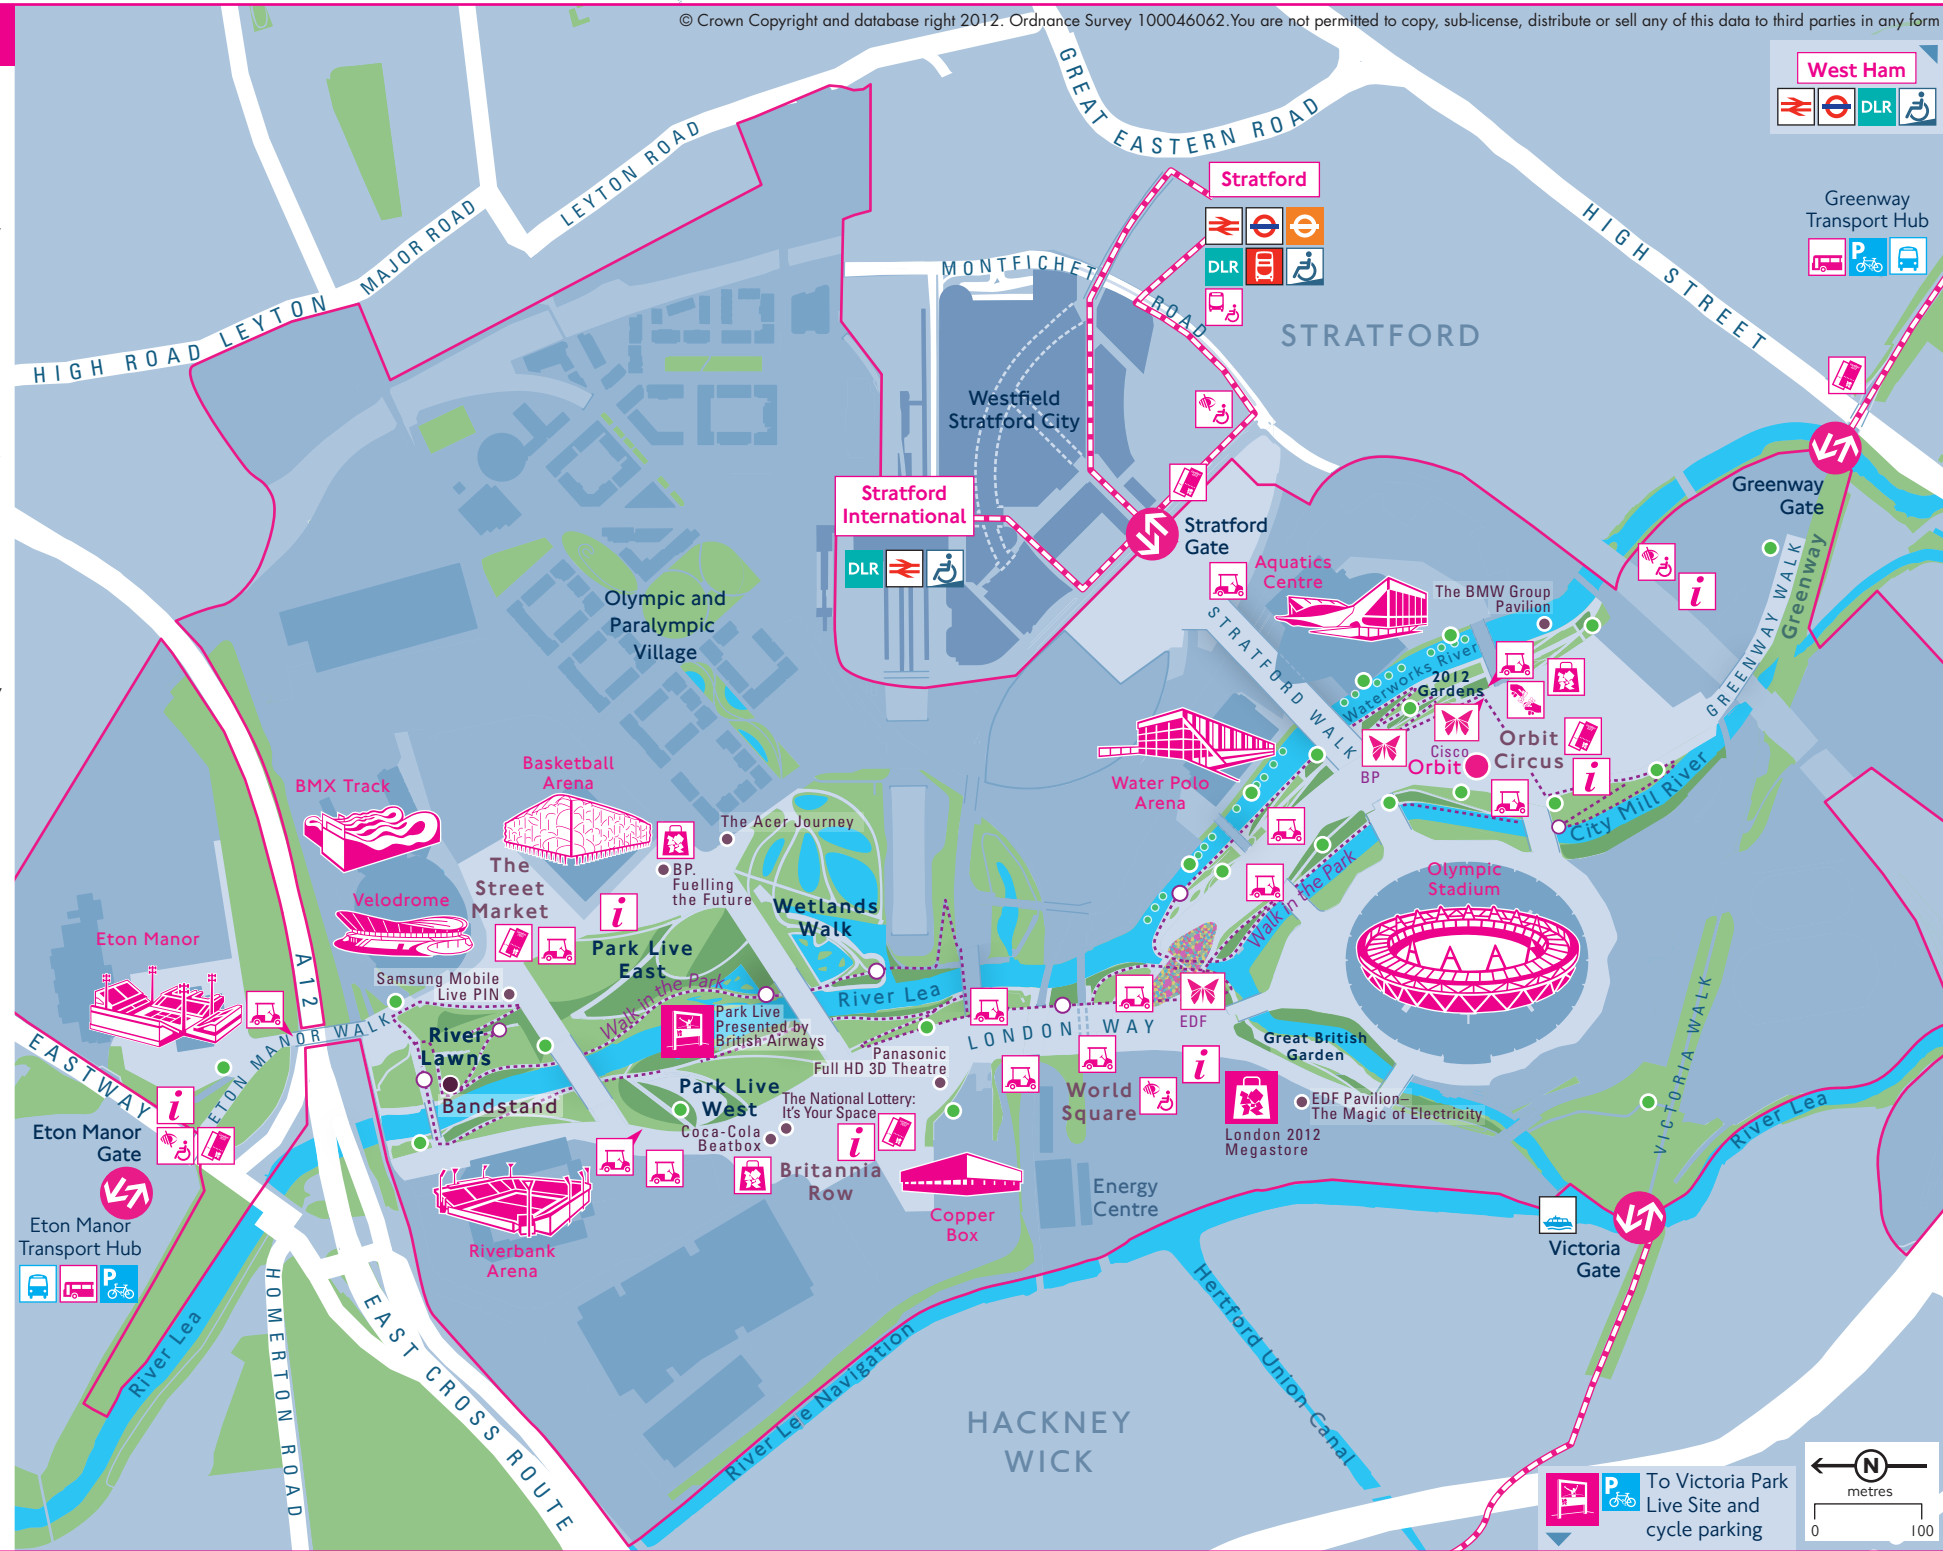

Olympic Park

© Crown Copyright and database right 2012. Ordnance Survey 100046062. You are not permitted to copy, sub-license, distribute or sell any of this data to third parties in any form.

Key

- Stratford**
 - Recommended station for spectators
 - Olympic Park boundary
 - Olympic Park entrance and exit
 - Access route
 - Accessible shuttle bus
 - Coach pick-up/drop-off
 - Park-and-ride shuttle bus pick-up/drop-off
 - Cycle parking
 - National Rail
 - London Underground
 - London Overground
 - Docklands Light Railway
 - River services
 - Bus station
 - Station with step-free access and staff assistance
 - Park Live (Live Site)
 - Games Mobility
 - Games Mobility shuttle service
 - London 2012 Superstore
 - London 2012 Megastore
 - Information
 - Ticket box office
 - Coca-Cola Official Pin Trading Centre
 - Viewing point
 - Walk in the Park
 - Walk in the Park story station
 - Sponsor showcase
 - Art in the Park installation
- Facilities (toilets, food and drink, medical, etc) can be found across the Olympic Park.

West Ham

Greenway Transport Hub

Accessible shuttle bus

Park-and-ride shuttle bus pick-up/drop-off

Cycle parking

To Victoria Park Live Site and cycle parking

N

metres

0 100